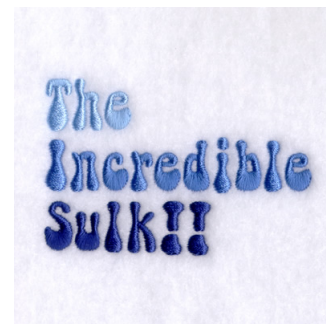

Name: The Incredible Sulk!! Machine Embroidery Design

SKU: SB01-CD082806FN

Brand: Starbird Inc

Unique Colors: 13 (3 color Stops)

Unique Colors

	Color Name (Color Code)	Manufacturer - Type
	Super White (1001) [No Color Selected]	madeira - rayon
	Dusty Lilac (1263) [No Color Selected]	madeira - rayon
	Crocus (286)	Exquisite - Polyester 1000m

Complete Color Sequence

#		Color Name (Color Code)	Manufacturer - Type
1		Super White (1001) [No Color Selected]	madeira - rayon
2		Super White (1001) [No Color Selected]	madeira - rayon
3		Crocus (286)	Exquisite - Polyester 1000m