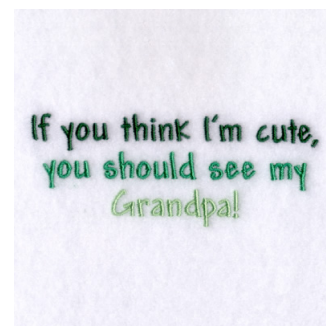

Name: Im Cute, see Grandpa! Machine Embroidery Design

SKU: SB01-CD082806FL

Brand: Starbird Inc

Unique Colors: 13 (3 color Stops)

Unique Colors

	Color Name (Color Code)	Manufacturer - Type
	Super White (1001) [No Color Selected]	madeira - rayon
	Dusty Lilac (1263) [No Color Selected]	madeira - rayon
	Crocus (286)	Exquisite - Polyester 1000m