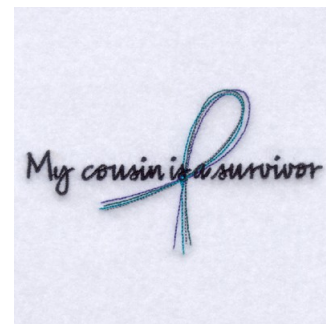

Name: My Cousin Is a Survivor Machine
Embroidery Design

SKU: SB01-CD082709TK

Brand: Starbird Inc

Unique Colors: 13 (5 color Stops)

Unique Colors

	Color Name (Color Code)	Manufacturer - Type
	Super White (1001) [No Color Selected]	madeira - rayon
	Dusty Lilac (1263) [No Color Selected]	madeira - rayon
	Crocus (286)	Exquisite - Polyester 1000m

Complete Color Sequence

#		Color Name (Color Code)	Manufacturer - Type
1		Super White (1001) [No Color Selected]	madeira - rayon
2		Super White (1001) [No Color Selected]	madeira - rayon
3		Crocus (286)	Exquisite - Polyester 1000m