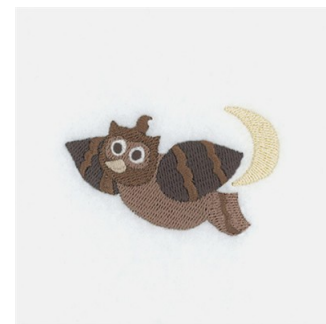

**Name:** Small Owl & Crescent Moon Machine  
Embroidery Design

**SKU:** SB01-CD082511TN

**Brand:** Starbird Inc

**Unique Colors:** 13 (10 color Stops)

## Unique Colors

	<b>Color Name (Color Code)</b>	<b>Manufacturer - Type</b>
	Super White (1001) [No Color Selected]	madeira - rayon
	Dusty Lilac (1263) [No Color Selected]	madeira - rayon
	Crocus (286)	Exquisite - Polyester 1000m

# Complete Color Sequence

#		Color Name (Color Code)	Manufacturer - Type
1		Super White (1001) [No Color Selected]	madeira - rayon
2		Super White (1001) [No Color Selected]	madeira - rayon
3		Crocus (286)	Exquisite - Polyester 1000m