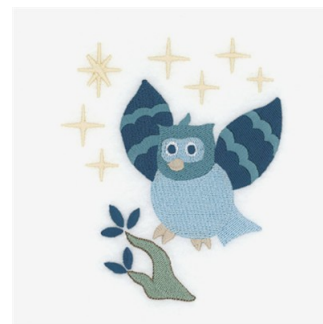

Name: Stars & Branch & Owl Machine
Embroidery Design

SKU: SB01-CD082511TD

Brand: Starbird Inc

Unique Colors: 13 (13 color Stops)

Unique Colors

	Color Name (Color Code)	Manufacturer - Type
	Super White (1001) [No Color Selected]	madeira - rayon
	Dusty Lilac (1263) [No Color Selected]	madeira - rayon
	Crocus (286)	Exquisite - Polyester 1000m

Complete Color Sequence

#		Color Name (Color Code)	Manufacturer - Type
1		Super White (1001) [No Color Selected]	madeira - rayon
2		Super White (1001) [No Color Selected]	madeira - rayon
3		Crocus (286)	Exquisite - Polyester 1000m