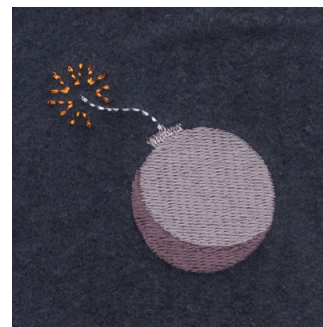

**Name:** Cannon Bomb Machine Embroidery Design

**SKU:** SB01-CD082508KB

**Brand:** Starbird Inc

**Unique Colors:** 13 (4 color Stops)

## Unique Colors

	<b>Color Name (Color Code)</b>	<b>Manufacturer - Type</b>
	Super White (1001) [No Color Selected]	madeira - rayon
	Dusty Lilac (1263) [No Color Selected]	madeira - rayon
	Crocus (286)	Exquisite - Polyester 1000m

# Complete Color Sequence

#		Color Name (Color Code)	Manufacturer - Type
1		Super White (1001) [No Color Selected]	madeira - rayon
2		Super White (1001) [No Color Selected]	madeira - rayon
3		Crocus (286)	Exquisite - Polyester 1000m