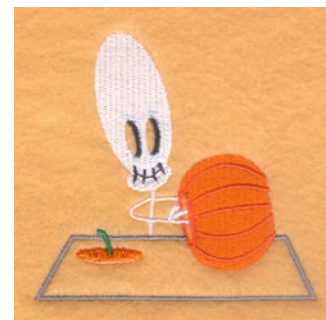

Name: SkeleCarve Machine Embroidery Design

SKU: SB01-CD082505KF

Brand: Starbird Inc

Unique Colors: 13 (12 color Stops)

Unique Colors

	Color Name (Color Code)	Manufacturer - Type
	Super White (1001) [No Color Selected]	madeira - rayon
	Dusty Lilac (1263) [No Color Selected]	madeira - rayon
	Crocus (286)	Exquisite - Polyester 1000m

Complete Color Sequence

#		Color Name (Color Code)	Manufacturer - Type
1		Super White (1001) [No Color Selected]	madeira - rayon
2		Super White (1001) [No Color Selected]	madeira - rayon
3		Crocus (286)	Exquisite - Polyester 1000m