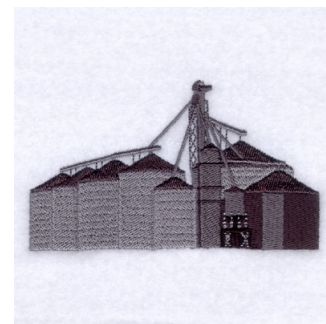

Name: Grain Leg System Machine Embroidery Design

SKU: SB01-CD082409TE

Brand: Starbird Inc

Unique Colors: 13 (20 color Stops)

Unique Colors

	Color Name (Color Code)	Manufacturer - Type
	Super White (1001) [No Color Selected]	madeira - rayon
	Dusty Lilac (1263) [No Color Selected]	madeira - rayon
	Crocus (286)	Exquisite - Polyester 1000m

Complete Color Sequence

#		Color Name (Color Code)	Manufacturer - Type
1		Super White (1001) [No Color Selected]	madeira - rayon
2		Super White (1001) [No Color Selected]	madeira - rayon
3		Crocus (286)	Exquisite - Polyester 1000m