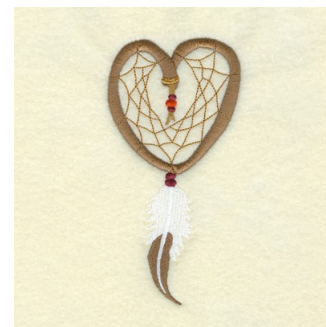

**Name:** Dream Catcher Machine Embroidery Design

**SKU:** SB01-CD082310TA

**Brand:** Starbird Inc

**Unique Colors:** 13 (9 color Stops)

## Unique Colors

	<b>Color Name (Color Code)</b>	<b>Manufacturer - Type</b>
	Super White (1001) [No Color Selected]	madeira - rayon
	Dusty Lilac (1263) [No Color Selected]	madeira - rayon
	Crocus (286)	Exquisite - Polyester 1000m

# Complete Color Sequence

#		Color Name (Color Code)	Manufacturer - Type
1		Super White (1001) [No Color Selected]	madeira - rayon
2		Super White (1001) [No Color Selected]	madeira - rayon
3		Crocus (286)	Exquisite - Polyester 1000m