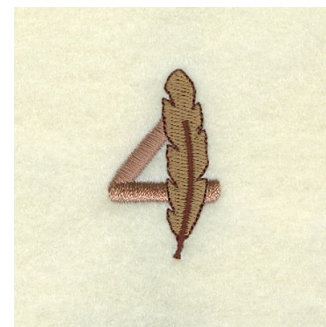

**Name:** Feather Number 4 Machine Embroidery Design

**SKU:** SB01-CD082110TD

**Brand:** Starbird Inc

**Unique Colors:** 13 (3 color Stops)

## Unique Colors

	<b>Color Name (Color Code)</b>	<b>Manufacturer - Type</b>
	Super White (1001) [No Color Selected]	madeira - rayon
	Dusty Lilac (1263) [No Color Selected]	madeira - rayon
	Crocus (286)	Exquisite - Polyester 1000m

# Complete Color Sequence

#		Color Name (Color Code)	Manufacturer - Type
1		Super White (1001) [No Color Selected]	madeira - rayon
2		Super White (1001) [No Color Selected]	madeira - rayon
3		Crocus (286)	Exquisite - Polyester 1000m