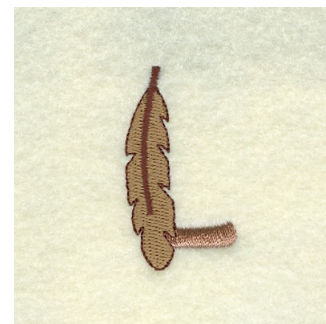

Name: Feather Letter L Machine Embroidery Design

SKU: SB01-CD082010TL

Brand: Starbird Inc

Unique Colors: 13 (3 color Stops)

Unique Colors

	Color Name (Color Code)	Manufacturer - Type
	Super White (1001) [No Color Selected]	madeira - rayon
	Dusty Lilac (1263) [No Color Selected]	madeira - rayon
	Crocus (286)	Exquisite - Polyester 1000m

Complete Color Sequence

#		Color Name (Color Code)	Manufacturer - Type
1		Super White (1001) [No Color Selected]	madeira - rayon
2		Super White (1001) [No Color Selected]	madeira - rayon
3		Crocus (286)	Exquisite - Polyester 1000m