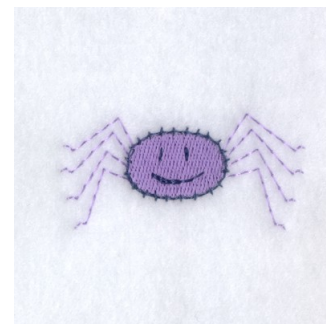

**Name:** Bitsy Spider Machine Embroidery Design

**SKU:** SB01-CD081808FR

**Brand:** Starbird Inc

**Unique Colors:** 13 (2 color Stops)

## Unique Colors

	<b>Color Name (Color Code)</b>	<b>Manufacturer - Type</b>
	Super White (1001) [No Color Selected]	madeira - rayon
	Dusty Lilac (1263) [No Color Selected]	madeira - rayon
	Crocus (286)	Exquisite - Polyester 1000m

# Complete Color Sequence

#		Color Name (Color Code)	Manufacturer - Type
1		Super White (1001) [No Color Selected]	madeira - rayon
2		Super White (1001) [No Color Selected]	madeira - rayon
3		Crocus (286)	Exquisite - Polyester 1000m