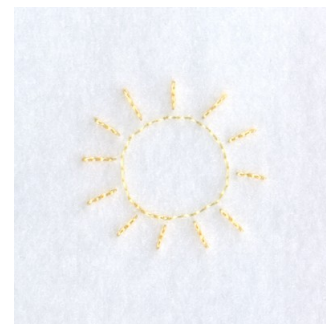

Name: Sun Outline Machine Embroidery Design

SKU: SB01-CD081808FQ

Brand: Starbird Inc

Unique Colors: 13 (1 color Stops)

Unique Colors

	Color Name (Color Code)	Manufacturer - Type
	Super White (1001) [No Color Selected]	madeira - rayon
	Dusty Lilac (1263) [No Color Selected]	madeira - rayon
	Crocus (286)	Exquisite - Polyester 1000m

Complete Color Sequence

#		Color Name (Color Code)	Manufacturer - Type
1		Super White (1001) [No Color Selected]	madeira - rayon
2		Super White (1001) [No Color Selected]	madeira - rayon
3		Crocus (286)	Exquisite - Polyester 1000m