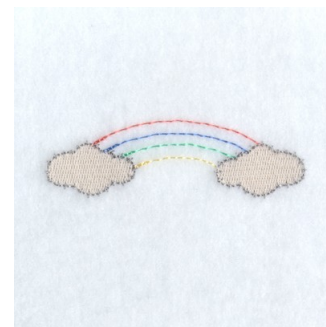

Name: Clouds & Rainbow Machine Embroidery Design

SKU: SB01-CD081808FP

Brand: Starbird Inc

Unique Colors: 13 (6 color Stops)

Unique Colors

	Color Name (Color Code)	Manufacturer - Type
	Super White (1001) [No Color Selected]	madeira - rayon
	Dusty Lilac (1263) [No Color Selected]	madeira - rayon
	Crocus (286)	Exquisite - Polyester 1000m

Complete Color Sequence

#		Color Name (Color Code)	Manufacturer - Type
1		Super White (1001) [No Color Selected]	madeira - rayon
2		Super White (1001) [No Color Selected]	madeira - rayon
3		Crocus (286)	Exquisite - Polyester 1000m