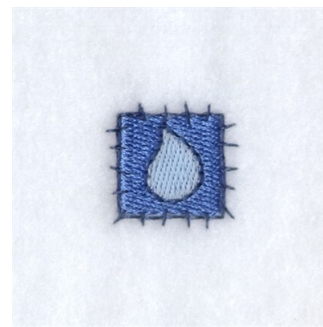

Name: Raindrop Patch Machine Embroidery Design

SKU: SB01-CD081808FL

Brand: Starbird Inc

Unique Colors: 13 (3 color Stops)

Unique Colors

	Color Name (Color Code)	Manufacturer - Type
	Super White (1001) [No Color Selected]	madeira - rayon
	Dusty Lilac (1263) [No Color Selected]	madeira - rayon
	Crocus (286)	Exquisite - Polyester 1000m

Complete Color Sequence

#		Color Name (Color Code)	Manufacturer - Type
1		Super White (1001) [No Color Selected]	madeira - rayon
2		Super White (1001) [No Color Selected]	madeira - rayon
3		Crocus (286)	Exquisite - Polyester 1000m