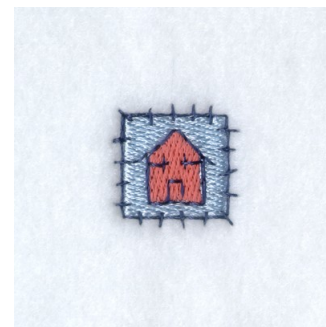

Name: House Patch Machine Embroidery Design

SKU: SB01-CD081808FK

Brand: Starbird Inc

Unique Colors: 13 (3 color Stops)

Unique Colors

	Color Name (Color Code)	Manufacturer - Type
	Super White (1001) [No Color Selected]	madeira - rayon
	Dusty Lilac (1263) [No Color Selected]	madeira - rayon
	Crocus (286)	Exquisite - Polyester 1000m

Complete Color Sequence

#		Color Name (Color Code)	Manufacturer - Type
1		Super White (1001) [No Color Selected]	madeira - rayon
2		Super White (1001) [No Color Selected]	madeira - rayon
3		Crocus (286)	Exquisite - Polyester 1000m