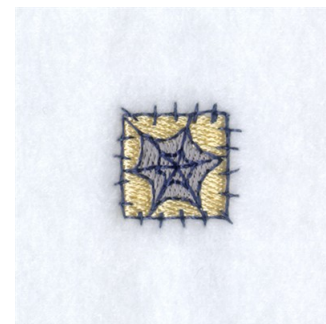

**Name:** Web Patch Machine Embroidery Design

**SKU:** SB01-CD081808FJ

**Brand:** Starbird Inc

**Unique Colors:** 13 (3 color Stops)

## Unique Colors

	<b>Color Name (Color Code)</b>	<b>Manufacturer - Type</b>
	Super White (1001) [No Color Selected]	madeira - rayon
	Dusty Lilac (1263) [No Color Selected]	madeira - rayon
	Crocus (286)	Exquisite - Polyester 1000m

# Complete Color Sequence

#		Color Name (Color Code)	Manufacturer - Type
1		Super White (1001) [No Color Selected]	madeira - rayon
2		Super White (1001) [No Color Selected]	madeira - rayon
3		Crocus (286)	Exquisite - Polyester 1000m