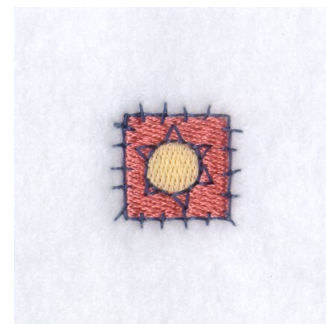

Name: Sunshine Patch Machine Embroidery Design

SKU: SB01-CD081808FH

Brand: Starbird Inc

Unique Colors: 13 (3 color Stops)

Unique Colors

	Color Name (Color Code)	Manufacturer - Type
	Super White (1001) [No Color Selected]	madeira - rayon
	Dusty Lilac (1263) [No Color Selected]	madeira - rayon
	Crocus (286)	Exquisite - Polyester 1000m

Complete Color Sequence

#		Color Name (Color Code)	Manufacturer - Type
1		Super White (1001) [No Color Selected]	madeira - rayon
2		Super White (1001) [No Color Selected]	madeira - rayon
3		Crocus (286)	Exquisite - Polyester 1000m