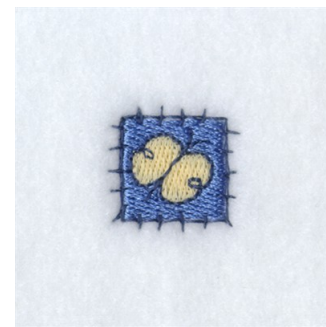

Name: Butterfly Patch Machine Embroidery Design

SKU: SB01-CD081808FF

Brand: Starbird Inc

Unique Colors: 13 (3 color Stops)

Unique Colors

	Color Name (Color Code)	Manufacturer - Type
	Super White (1001) [No Color Selected]	madeira - rayon
	Dusty Lilac (1263) [No Color Selected]	madeira - rayon
	Crocus (286)	Exquisite - Polyester 1000m

Complete Color Sequence

#		Color Name (Color Code)	Manufacturer - Type
1		Super White (1001) [No Color Selected]	madeira - rayon
2		Super White (1001) [No Color Selected]	madeira - rayon
3		Crocus (286)	Exquisite - Polyester 1000m