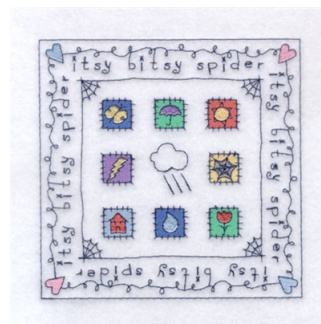

Name: Spider Square Machine Embroidery Design

SKU: SB01-CD081808FA

Brand: Starbird Inc

Unique Colors: 13 (11 color Stops)

Unique Colors

	Color Name (Color Code)	Manufacturer - Type
	Super White (1001) [No Color Selected]	madeira - rayon
	Dusty Lilac (1263) [No Color Selected]	madeira - rayon
	Crocus (286)	Exquisite - Polyester 1000m

Complete Color Sequence

#		Color Name (Color Code)	Manufacturer - Type
1		Super White (1001) [No Color Selected]	madeira - rayon
2		Super White (1001) [No Color Selected]	madeira - rayon
3		Crocus (286)	Exquisite - Polyester 1000m