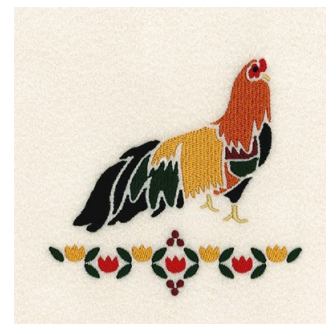

Name: Rooster Stencil 11 Machine Embroidery Design

SKU: SB01-CD081611TK

Brand: Starbird Inc

Unique Colors: 13 (12 color Stops)

Unique Colors

	Color Name (Color Code)	Manufacturer - Type
	Super White (1001) [No Color Selected]	madeira - rayon
	Dusty Lilac (1263) [No Color Selected]	madeira - rayon
	Crocus (286)	Exquisite - Polyester 1000m

Complete Color Sequence

#		Color Name (Color Code)	Manufacturer - Type
1		Super White (1001) [No Color Selected]	madeira - rayon
2		Super White (1001) [No Color Selected]	madeira - rayon
3		Crocus (286)	Exquisite - Polyester 1000m