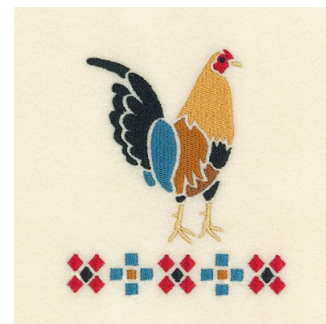

Name: Rooster Stencil 8 Machine Embroidery Design

SKU: SB01-CD081611TH

Brand: Starbird Inc

Unique Colors: 13 (12 color Stops)

Unique Colors

	Color Name (Color Code)	Manufacturer - Type
	Super White (1001) [No Color Selected]	madeira - rayon
	Dusty Lilac (1263) [No Color Selected]	madeira - rayon
	Crocus (286)	Exquisite - Polyester 1000m

Complete Color Sequence

#		Color Name (Color Code)	Manufacturer - Type
1		Super White (1001) [No Color Selected]	madeira - rayon
2		Super White (1001) [No Color Selected]	madeira - rayon
3		Crocus (286)	Exquisite - Polyester 1000m