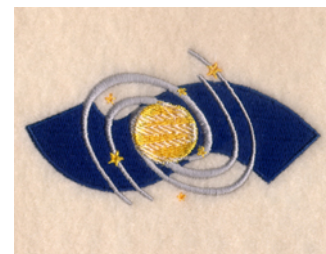

**Name:** Galaxy Machine Embroidery Design

**SKU:** SB01-CD081505FF

**Brand:** Starbird Inc

**Unique Colors:** 13 (4 color Stops)

# Complete Color Sequence

#		Color Name (Color Code)	Manufacturer - Type
1		Super White (1001) [No Color Selected]	madeira - rayon
2		Super White (1001) [No Color Selected]	madeira - rayon
3		Crocus (286)	Exquisite - Polyester 1000m