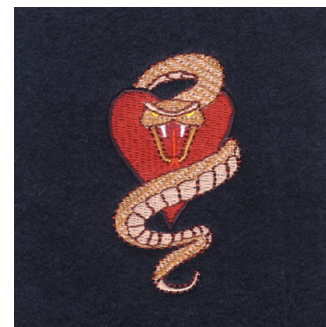

**Name:** Snake Entwined Heart Machine  
Embroidery Design

**SKU:** SB01-CD081406KJ

**Brand:** Starbird Inc

**Unique Colors:** 13 (17 color Stops)

## Unique Colors

	<b>Color Name (Color Code)</b>	<b>Manufacturer - Type</b>
	Super White (1001) [No Color Selected]	madeira - rayon
	Dusty Lilac (1263) [No Color Selected]	madeira - rayon
	Crocus (286)	Exquisite - Polyester 1000m