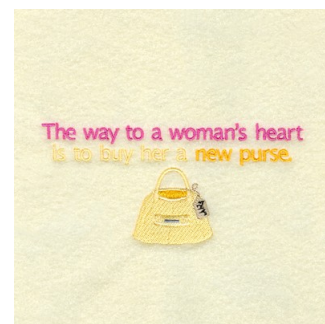

Name: Way To Womans Heart Machine
Embroidery Design

SKU: SB01-CD081310TL

Brand: Starbird Inc

Unique Colors: 13 (8 color Stops)

Unique Colors

	Color Name (Color Code)	Manufacturer - Type
	Super White (1001) [No Color Selected]	madeira - rayon
	Dusty Lilac (1263) [No Color Selected]	madeira - rayon
	Crocus (286)	Exquisite - Polyester 1000m