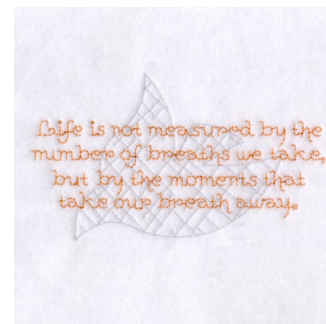

Name: Breath Saying Machine Embroidery Design

SKU: SB01-CD081307TF

Brand: Starbird Inc

Unique Colors: 13 (2 color Stops)

Unique Colors

	Color Name (Color Code)	Manufacturer - Type
	Super White (1001) [No Color Selected]	madeira - rayon
	Dusty Lilac (1263) [No Color Selected]	madeira - rayon
	Crocus (286)	Exquisite - Polyester 1000m