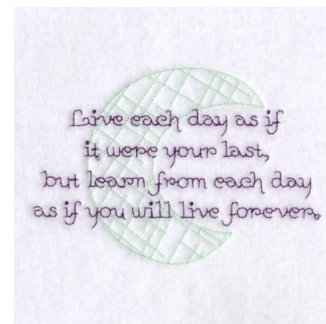

Name: Forever Saying Machine Embroidery Design

SKU: SB01-CD081307TD

Brand: Starbird Inc

Unique Colors: 13 (2 color Stops)

Unique Colors

	Color Name (Color Code)	Manufacturer - Type
	Super White (1001) [No Color Selected]	madeira - rayon
	Dusty Lilac (1263) [No Color Selected]	madeira - rayon
	Crocus (286)	Exquisite - Polyester 1000m