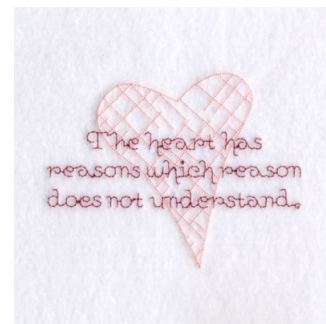

Name: Reason Saying Machine Embroidery Design

SKU: SB01-CD081307TC

Brand: Starbird Inc

Unique Colors: 13 (2 color Stops)

Unique Colors

	Color Name (Color Code)	Manufacturer - Type
	Super White (1001) [No Color Selected]	madeira - rayon
	Dusty Lilac (1263) [No Color Selected]	madeira - rayon
	Crocus (286)	Exquisite - Polyester 1000m