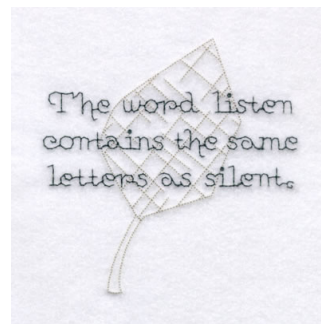

Name: Silent Saying Machine Embroidery Design

SKU: SB01-CD081307TA

Brand: Starbird Inc

Unique Colors: 13 (2 color Stops)

Unique Colors

	Color Name (Color Code)	Manufacturer - Type
	Super White (1001) [No Color Selected]	madeira - rayon
	Dusty Lilac (1263) [No Color Selected]	madeira - rayon
	Crocus (286)	Exquisite - Polyester 1000m