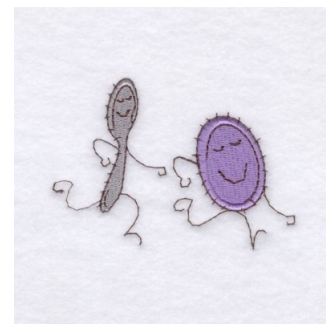

Name: Dish & Spoon Machine Embroidery Design

SKU: SB01-CD081108FV

Brand: Starbird Inc

Unique Colors: 13 (3 color Stops)

Unique Colors

	Color Name (Color Code)	Manufacturer - Type
	Super White (1001) [No Color Selected]	madeira - rayon
	Dusty Lilac (1263) [No Color Selected]	madeira - rayon
	Crocus (286)	Exquisite - Polyester 1000m

Complete Color Sequence

#		Color Name (Color Code)	Manufacturer - Type
1		Super White (1001) [No Color Selected]	madeira - rayon
2		Super White (1001) [No Color Selected]	madeira - rayon
3		Crocus (286)	Exquisite - Polyester 1000m