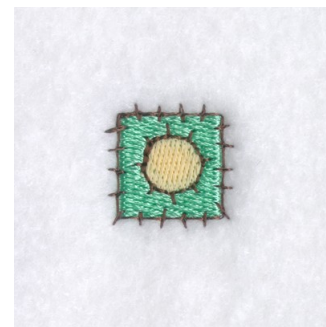

Name: Sun Patch Machine Embroidery Design

SKU: SB01-CD081108FM

Brand: Starbird Inc

Unique Colors: 13 (3 color Stops)

Unique Colors

	Color Name (Color Code)	Manufacturer - Type
	Super White (1001) [No Color Selected]	madeira - rayon
	Dusty Lilac (1263) [No Color Selected]	madeira - rayon
	Crocus (286)	Exquisite - Polyester 1000m

Complete Color Sequence

#		Color Name (Color Code)	Manufacturer - Type
1		Super White (1001) [No Color Selected]	madeira - rayon
2		Super White (1001) [No Color Selected]	madeira - rayon
3		Crocus (286)	Exquisite - Polyester 1000m