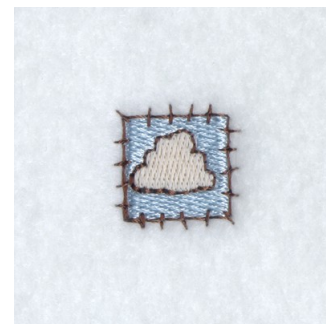

**Name:** Cloud Patch Machine Embroidery Design

**SKU:** SB01-CD081108FK

**Brand:** Starbird Inc

**Unique Colors:** 13 (3 color Stops)

## Unique Colors

	<b>Color Name (Color Code)</b>	<b>Manufacturer - Type</b>
	Super White (1001) [No Color Selected]	madeira - rayon
	Dusty Lilac (1263) [No Color Selected]	madeira - rayon
	Crocus (286)	Exquisite - Polyester 1000m

# Complete Color Sequence

#		Color Name (Color Code)	Manufacturer - Type
1		Super White (1001) [No Color Selected]	madeira - rayon
2		Super White (1001) [No Color Selected]	madeira - rayon
3		Crocus (286)	Exquisite - Polyester 1000m