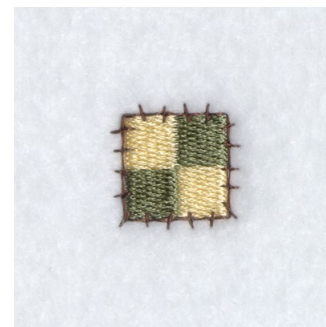

**Name:** Checker Patch Machine Embroidery Design

**SKU:** SB01-CD081108FJ

**Brand:** Starbird Inc

**Unique Colors:** 13 (3 color Stops)

## Unique Colors

	<b>Color Name (Color Code)</b>	<b>Manufacturer - Type</b>
	Super White (1001) [No Color Selected]	madeira - rayon
	Dusty Lilac (1263) [No Color Selected]	madeira - rayon
	Crocus (286)	Exquisite - Polyester 1000m

# Complete Color Sequence

#		Color Name (Color Code)	Manufacturer - Type
1		Super White (1001) [No Color Selected]	madeira - rayon
2		Super White (1001) [No Color Selected]	madeira - rayon
3		Crocus (286)	Exquisite - Polyester 1000m