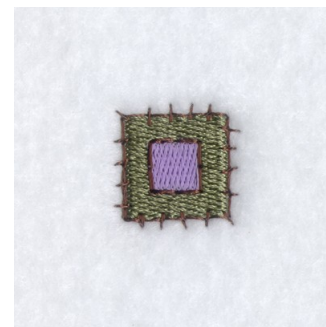

Name: Square Patch

SKU: SB01-CD081108FF

Brand: Starbird Inc

Unique Colors: 13 (3 color Stops)

Unique Colors

	Color Name (Color Code)	Manufacturer - Type
	Super White (1001) [No Color Selected]	madeira - rayon
	Dusty Lilac (1263) [No Color Selected]	madeira - rayon
	Crocus (286)	Exquisite - Polyester 1000m

Complete Color Sequence

#		Color Name (Color Code)	Manufacturer - Type
1		Super White (1001) [No Color Selected]	madeira - rayon
2		Super White (1001) [No Color Selected]	madeira - rayon
3		Crocus (286)	Exquisite - Polyester 1000m