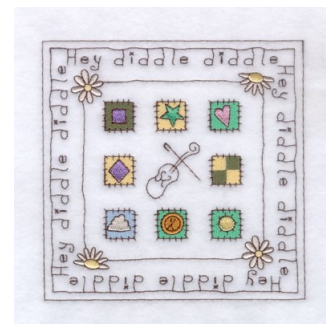

Name: Diddle Square Machine Embroidery Design

SKU: SB01-CD081108FA

Brand: Starbird Inc

Unique Colors: 13 (14 color Stops)

Unique Colors

	Color Name (Color Code)	Manufacturer - Type
	Super White (1001) [No Color Selected]	madeira - rayon
	Dusty Lilac (1263) [No Color Selected]	madeira - rayon
	Crocus (286)	Exquisite - Polyester 1000m

Complete Color Sequence

#		Color Name (Color Code)	Manufacturer - Type
1		Super White (1001) [No Color Selected]	madeira - rayon
2		Super White (1001) [No Color Selected]	madeira - rayon
3		Crocus (286)	Exquisite - Polyester 1000m