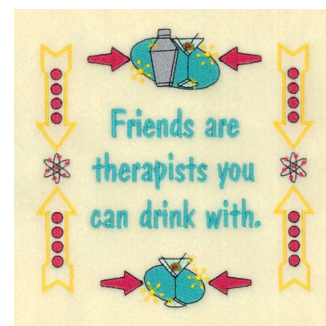

Name: Friends are Therapists Machine
Embroidery Design

SKU: SB01-CD081016FG

Brand: Starbird Inc

Unique Colors: 13 (13 color Stops)

Unique Colors

	Color Name (Color Code)	Manufacturer - Type
	Super White (1001) [No Color Selected]	madeira - rayon
	Dusty Lilac (1263) [No Color Selected]	madeira - rayon
	Crocus (286)	Exquisite - Polyester 1000m