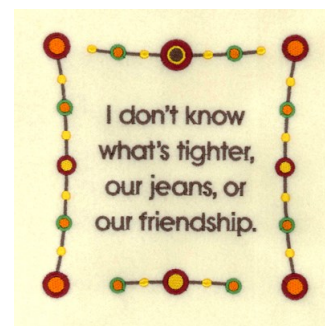

Name: Tighter Friendship Machine Embroidery Design

SKU: SB01-CD081016FD

Brand: Starbird Inc

Unique Colors: 13 (6 color Stops)

Unique Colors

	Color Name (Color Code)	Manufacturer - Type
	Super White (1001) [No Color Selected]	madeira - rayon
	Dusty Lilac (1263) [No Color Selected]	madeira - rayon
	Crocus (286)	Exquisite - Polyester 1000m

Complete Color Sequence

#		Color Name (Color Code)	Manufacturer - Type
1		Super White (1001) [No Color Selected]	madeira - rayon
2		Super White (1001) [No Color Selected]	madeira - rayon
3		Crocus (286)	Exquisite - Polyester 1000m