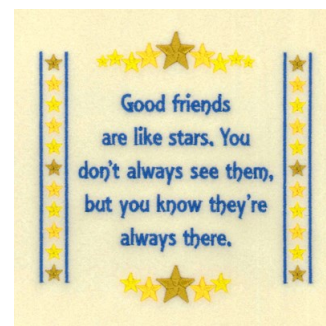

Name: Good Friends Machine Embroidery Design

SKU: SB01-CD081016FA

Brand: Starbird Inc

Unique Colors: 13 (7 color Stops)

Unique Colors

	Color Name (Color Code)	Manufacturer - Type
	Super White (1001) [No Color Selected]	madeira - rayon
	Dusty Lilac (1263) [No Color Selected]	madeira - rayon
	Crocus (286)	Exquisite - Polyester 1000m