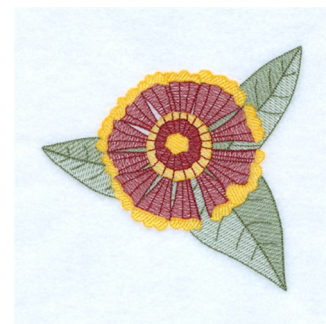

Name: Fall Helenium Toile Machine Embroidery Design

SKU: SB01-CD081011TG

Brand: Starbird Inc

Unique Colors: 13 (5 color Stops)

Unique Colors

	Color Name (Color Code)	Manufacturer - Type
	Super White (1001) [No Color Selected]	madeira - rayon
	Dusty Lilac (1263) [No Color Selected]	madeira - rayon
	Crocus (286)	Exquisite - Polyester 1000m

Complete Color Sequence

#		Color Name (Color Code)	Manufacturer - Type
1		Super White (1001) [No Color Selected]	madeira - rayon
2		Super White (1001) [No Color Selected]	madeira - rayon
3		Crocus (286)	Exquisite - Polyester 1000m