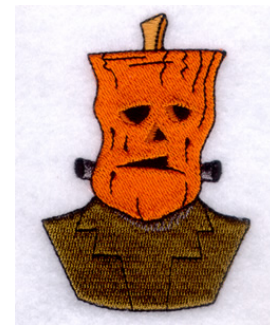

Name: Frankenpumpkin Machine Embroidery Design

SKU: SB01-CD081005KC

Brand: Starbird Inc

Unique Colors: 13 (10 color Stops)

Unique Colors

	Color Name (Color Code)	Manufacturer - Type
	Super White (1001) [No Color Selected]	madeira - rayon
	Dusty Lilac (1263) [No Color Selected]	madeira - rayon
	Crocus (286)	Exquisite - Polyester 1000m

Complete Color Sequence

#		Color Name (Color Code)	Manufacturer - Type
1		Super White (1001) [No Color Selected]	madeira - rayon
2		Super White (1001) [No Color Selected]	madeira - rayon
3		Crocus (286)	Exquisite - Polyester 1000m