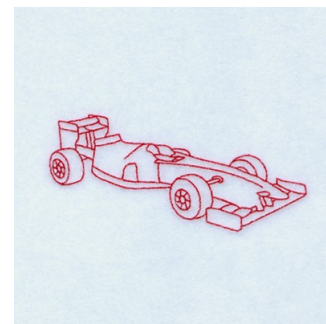

Name: Redwork Race Car Machine Embroidery Design

SKU: SB01-CD080910TJ

Brand: Starbird Inc

Unique Colors: 13 (1 color Stops)

Unique Colors

	Color Name (Color Code)	Manufacturer - Type
	Super White (1001) [No Color Selected]	madeira - rayon
	Dusty Lilac (1263) [No Color Selected]	madeira - rayon
	Crocus (286)	Exquisite - Polyester 1000m