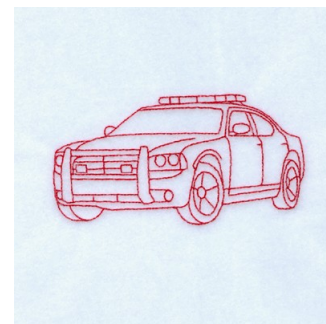

Name: Redwork Police Car Machine Embroidery Design

SKU: SB01-CD080910TH

Brand: Starbird Inc

Unique Colors: 13 (1 color Stops)

Unique Colors

	Color Name (Color Code)	Manufacturer - Type
	Super White (1001) [No Color Selected]	madeira - rayon
	Dusty Lilac (1263) [No Color Selected]	madeira - rayon
	Crocus (286)	Exquisite - Polyester 1000m