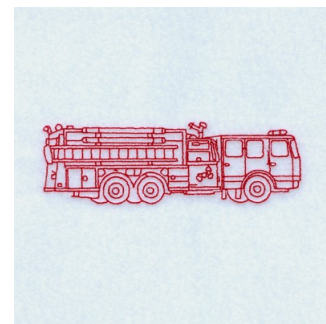

**Name:** Redwork Firetruck Machine Embroidery Design

**SKU:** SB01-CD080910TD

**Brand:** Starbird Inc

**Unique Colors:** 13 (1 color Stops)

## Unique Colors

	<b>Color Name (Color Code)</b>	<b>Manufacturer - Type</b>
	Super White (1001) [No Color Selected]	madeira - rayon
	Dusty Lilac (1263) [No Color Selected]	madeira - rayon
	Crocus (286)	Exquisite - Polyester 1000m