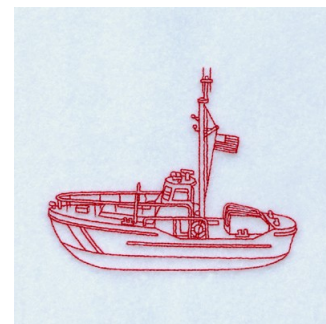

Name: Redwork Coast Guard Boat Machine
Embroidery Design

SKU: SB01-CD080910TB

Brand: Starbird Inc

Unique Colors: 13 (1 color Stops)

Unique Colors

	Color Name (Color Code)	Manufacturer - Type
	Super White (1001) [No Color Selected]	madeira - rayon
	Dusty Lilac (1263) [No Color Selected]	madeira - rayon
	Crocus (286)	Exquisite - Polyester 1000m