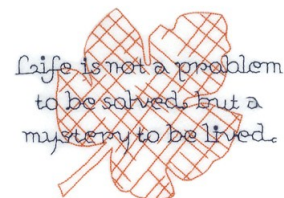

Name: Life Mystery Machine Embroidery Design

SKU: SB01-CD080612FK

Brand: Starbird Inc

Unique Colors: 13 (2 color Stops)

Unique Colors

	Color Name (Color Code)	Manufacturer - Type
	Super White (1001) [No Color Selected]	madeira - rayon
	Dusty Lilac (1263) [No Color Selected]	madeira - rayon
	Crocus (286)	Exquisite - Polyester 1000m