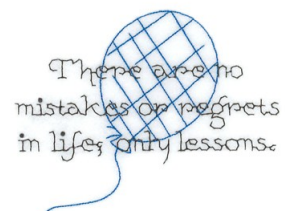

Name: Only Lessons Machine Embroidery Design

SKU: SB01-CD080612FG

Brand: Starbird Inc

Unique Colors: 13 (2 color Stops)

Unique Colors

	Color Name (Color Code)	Manufacturer - Type
	Super White (1001) [No Color Selected]	madeira - rayon
	Dusty Lilac (1263) [No Color Selected]	madeira - rayon
	Crocus (286)	Exquisite - Polyester 1000m