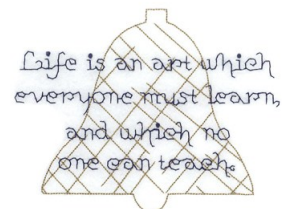

Name: Life Is an Art Machine Embroidery Design

SKU: SB01-CD080612FF

Brand: Starbird Inc

Unique Colors: 13 (2 color Stops)

Unique Colors

	Color Name (Color Code)	Manufacturer - Type
	Super White (1001) [No Color Selected]	madeira - rayon
	Dusty Lilac (1263) [No Color Selected]	madeira - rayon
	Crocus (286)	Exquisite - Polyester 1000m