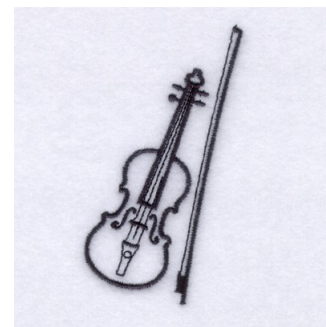

**Name:** Violin Outline Machine Embroidery Design

**SKU:** SB01-CD080609TH

**Brand:** Starbird Inc

**Unique Colors:** 13 (1 color Stops)