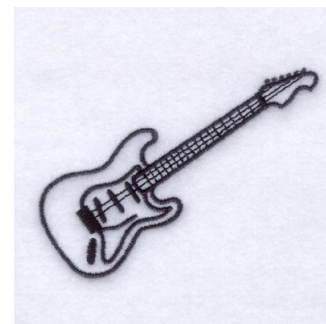

Name: Electric Guitar Outline Machine
Embroidery Design

SKU: SB01-CD080609TA

Brand: Starbird Inc

Unique Colors: 13 (1 color Stops)

Unique Colors

	Color Name (Color Code)	Manufacturer - Type
	Super White (1001) [No Color Selected]	madeira - rayon
	Dusty Lilac (1263) [No Color Selected]	madeira - rayon
	Crocus (286)	Exquisite - Polyester 1000m

Complete Color Sequence

#		Color Name (Color Code)	Manufacturer - Type
1		Super White (1001) [No Color Selected]	madeira - rayon
2		Super White (1001) [No Color Selected]	madeira - rayon
3		Crocus (286)	Exquisite - Polyester 1000m