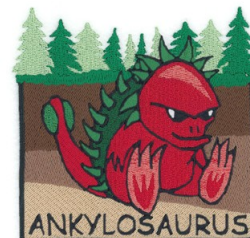

Name: Ankylosaurus Square Machine
Embroidery Design

SKU: SB01-CD080511KE

Brand: Starbird Inc

Unique Colors: 13 (16 color Stops)

Unique Colors

	Color Name (Color Code)	Manufacturer - Type
	Super White (1001) [No Color Selected]	madeira - rayon
	Dusty Lilac (1263) [No Color Selected]	madeira - rayon
	Crocus (286)	Exquisite - Polyester 1000m

Complete Color Sequence

#		Color Name (Color Code)	Manufacturer - Type
1		Super White (1001) [No Color Selected]	madeira - rayon
2		Super White (1001) [No Color Selected]	madeira - rayon
3		Crocus (286)	Exquisite - Polyester 1000m